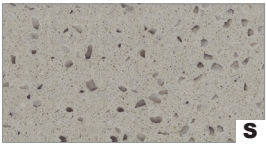

2025 CORIAN® QUARTZ

TIMELESS

Luxury

SAVE on 10 select

Corian® Quartz*

*Available in 2cm and 3cm thickness.

- S** – Standard 63"x120"
- J** – Jumbo 65"x130"
- E** – Extended 63"x126"

GROUP A

Hushed Gray

Quiet White

GROUP C

Beige Royale

Calacatta Villa

Ethereal White

GROUP B

Ashen Gray